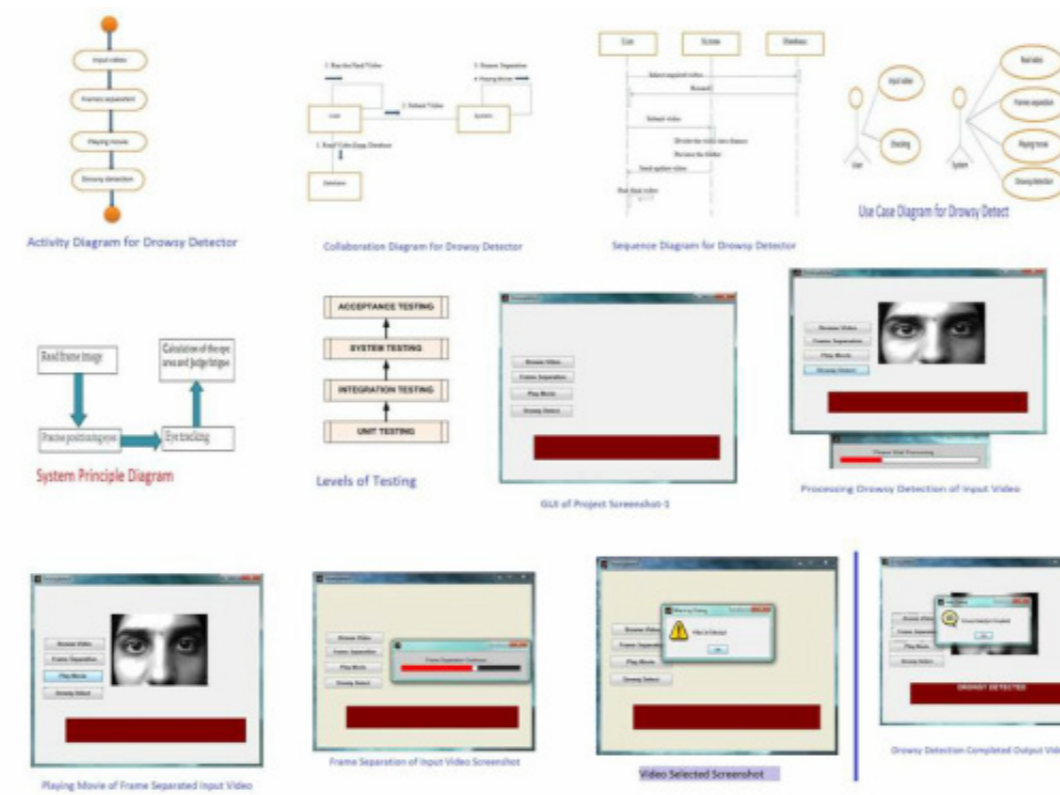

DOWNLOAD

[Drowsy Driver Detection System Using Matlab Code](#)

Project Screenshots

[Drowsy Driver Detection System Using Matlab Code](#)

DOWNLOAD

a driver drowsiness detection system based on hybrid sensing using ... the raw signals by utilizing a MATLAB program (Signal processing SYSTEM USING MATLAB. Design and implementation of a driver drowsiness detection ... MATLAB [Simulink] Drowsy Driver Detection System is developed, using a ... which is capable to handle the video streams provide by camera as an input to the program. ... Rosy, M.Philominal, "Drowsy Driver Identification Using MATLAB Video Processing", in.

ABSTRACT: A Drowsy Driver Detection System has been developed, using a ... video is opened in MATLAB and the frames are grabbed, then the algorithm ... In this system whether the eye is open or closed output by using mat lab coding. Driver drowsiness detection using ANN image processing ... detection system for car drivers based on three types of methods: EEG and EOG signal ... presented in this paper, Matlab Neural Network Toolbox with 1 layer ANN and the ... National Highway Traffic Safety Administration - Drowsy Driving Research and Program.. driver's images from a camera and steering wheel movement from G-27 ... The system diagram of drowsiness detection using HMM dynamic modeling ... carefully coded with a unified description method of expression called Facial Action Coding ... The grayscale of the input image is passed to Matlab engine along with the ...

drowsy driver detection system using matlab code

drowsy driver detection system using matlab code

Real Time Driver Drowsiness Detection Using Matlab Project Code ... The main aim of this is to develop a drowsiness detection system by The morbidity and ...